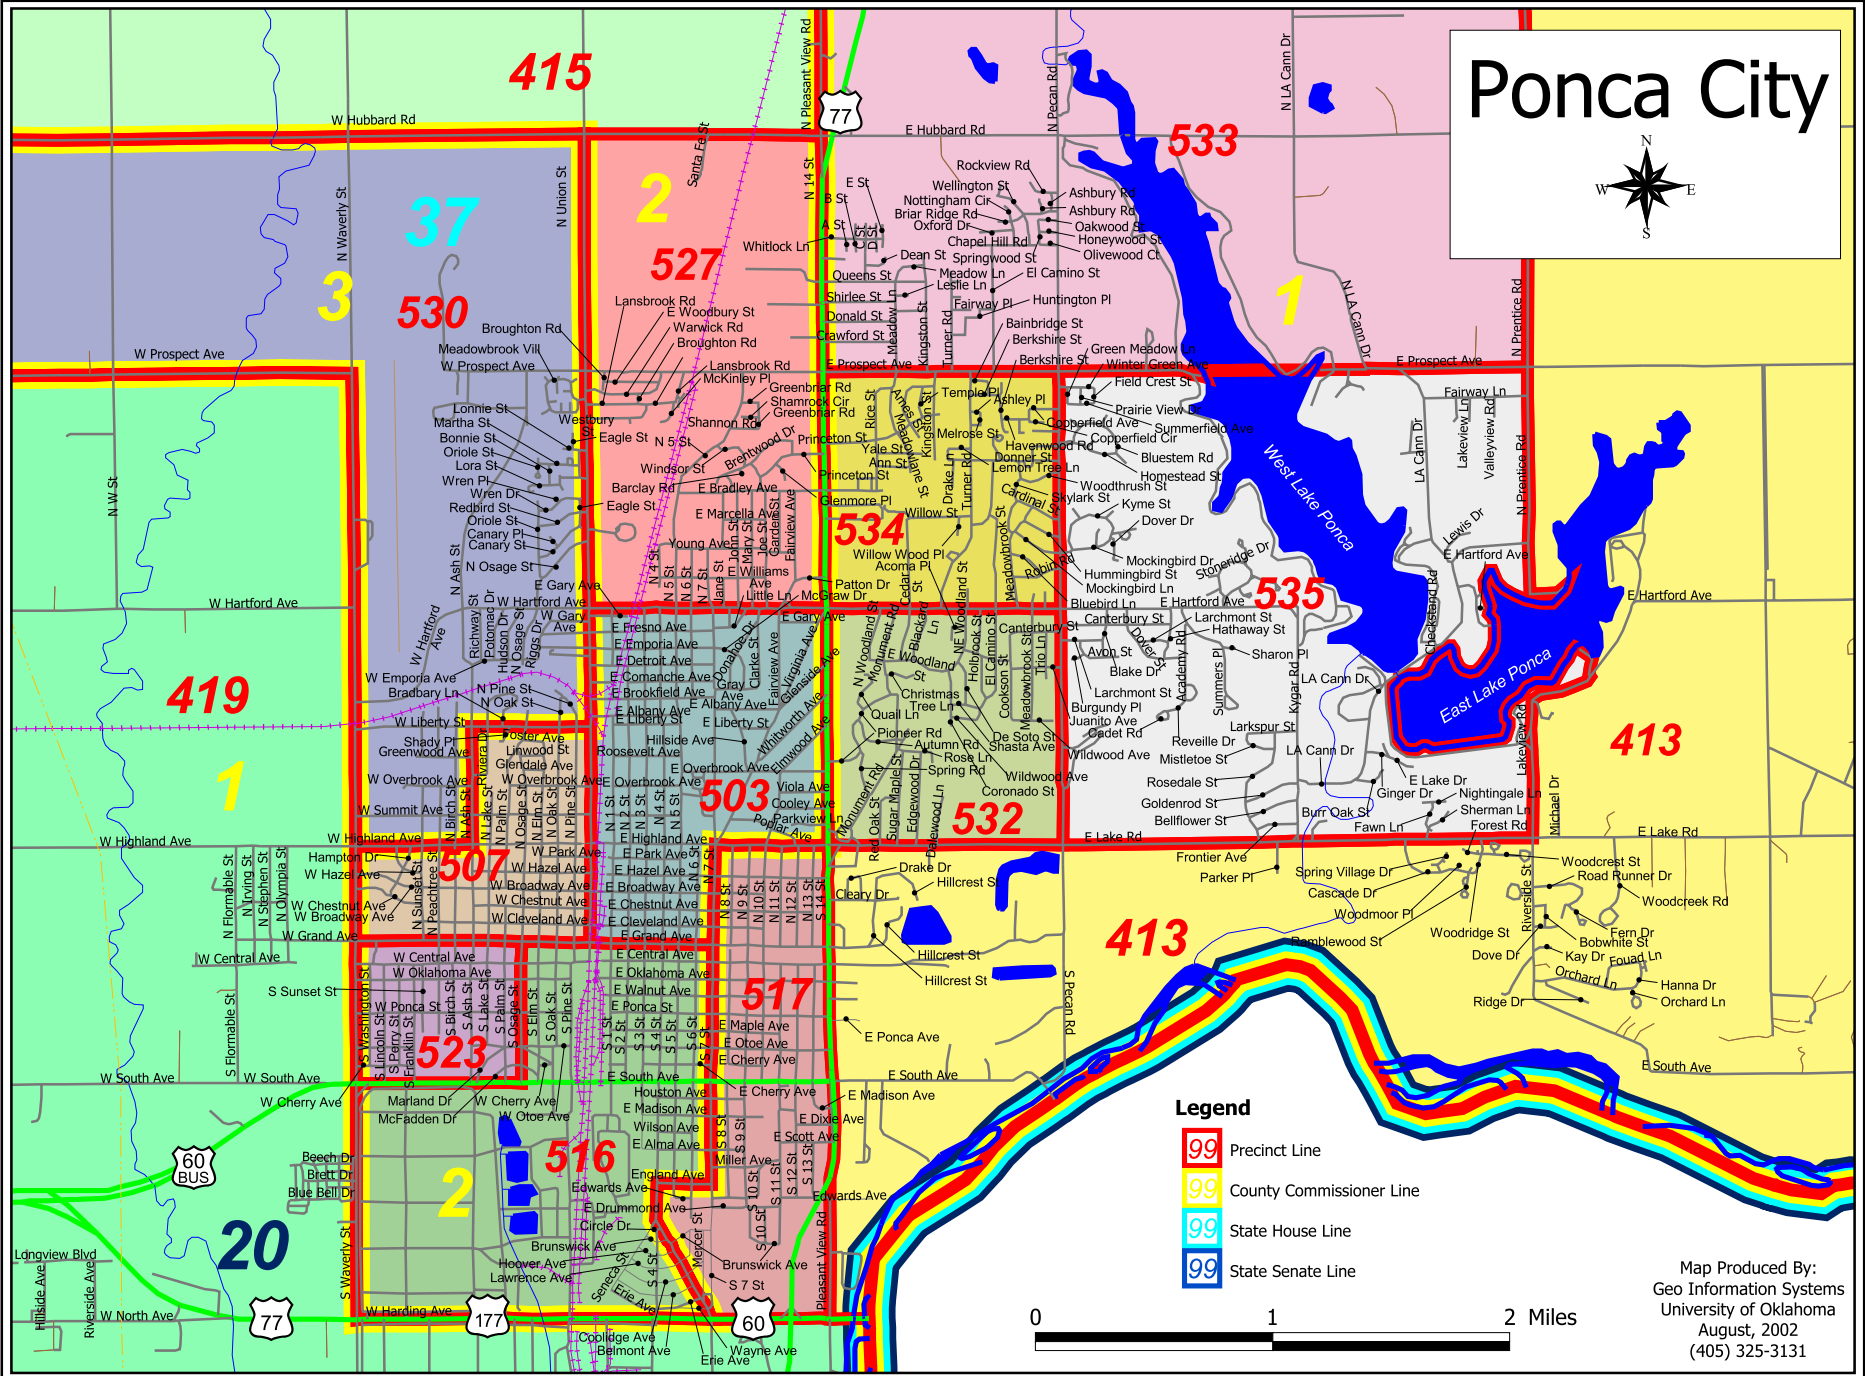

# Ponca City

- Legend**
- 99 Precinct Line
  - 99 County Commissioner Line
  - 99 State House Line
  - 99 State Senate Line

Map Produced By:  
Geo Information Systems  
University of Oklahoma  
August, 2002  
(405) 325-3131